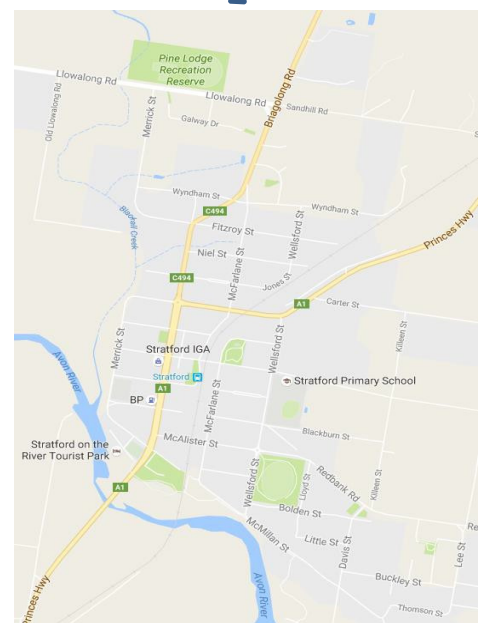

Presentations at the end of each day.

Qualifying -1st, 2nd & 3rd Place – Sash
Title Sashes

Competitors unable to stay for presentations will be able to collect their pass cards when signed from the Secretary's office.